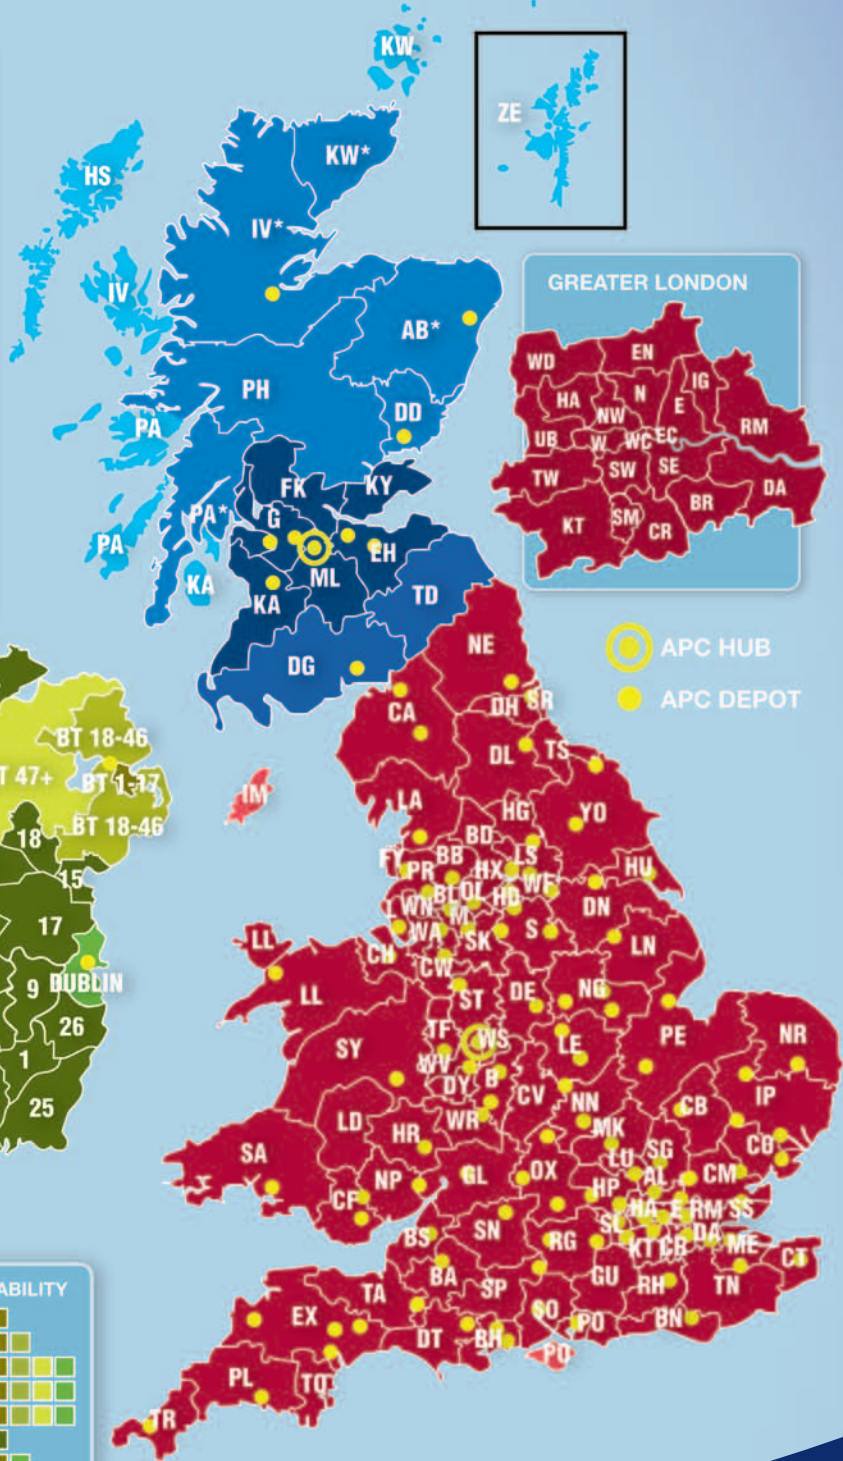

NATIONWIDE NEXT DAY DELIVERY

UK SERVICE AREA MAP

AREA KEY

- MAINLAND UK
- CENTRAL SCOTLAND
- SCOTTISH BORDERS
- SCOTTISH HIGHLANDS*
- SCOTTISH ISLANDS
- ISLE OF WIGHT/MAN

SERVICE AVAILABILITY

09:00	
10:00	
12:00	
16:00	
Sat	
XS	

*IV, KW, AB & PA40 (Certain Postcode areas) - 2 day service

For alternate services please contact us.

AREA KEY

- BT 1-17
- BT 18-46
- BT 47+
- DUBLIN
- EIRE

SERVICE AVAILABILITY

09:00 by air	
10:00 by air	
12:00 by air	
16:00 by air	
Sat by air	
2 days by air	
2 days by road	
3 days by road	

Monday-Friday

- before 09.00
- before 10.00
- before 12.00
- before 16.00

We also offer a pre-booked 07.30 delivery to major towns and cities.

Saturday

- before 12.00

Online booking, tracking and integration