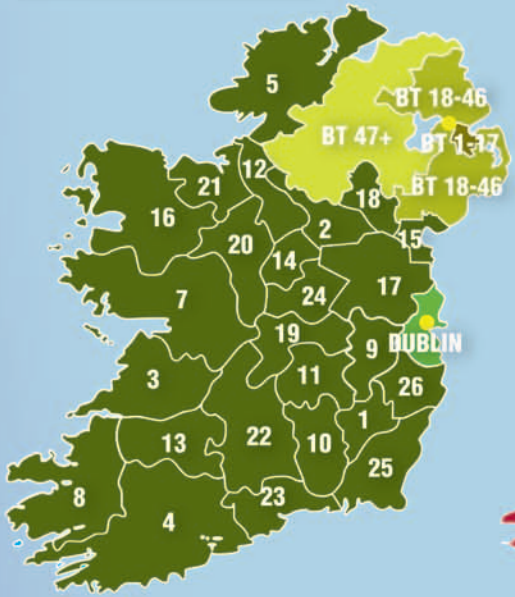

NATIONWIDE NEXT DAY DELIVERY

UK SERVICE AREA MAP

AREA KEY

- MAINLAND UK
- CENTRAL SCOTLAND
- SCOTTISH BORDERS
- SCOTTISH HIGHLANDS*
- SCOTTISH ISLANDS
- ISLE OF WIGHT/MAN

SERVICE AVAILABILITY

09:00	
10:00	
12:00	
16:00	
Sat	
XS	

*IV, KW, AB & PA40 (Certain Postcode areas) - 2 day service

For alternate services please contact us.

AREA KEY

- BT 1-17
- BT 18-46
- BT 47+
- DUBLIN
- EIRE

SERVICE AVAILABILITY

09:00 by air	
10:00 by air	
12:00 by air	
16:00 by air	
Sat by air	
2 days by air	
2 days by road	
3 days by road	